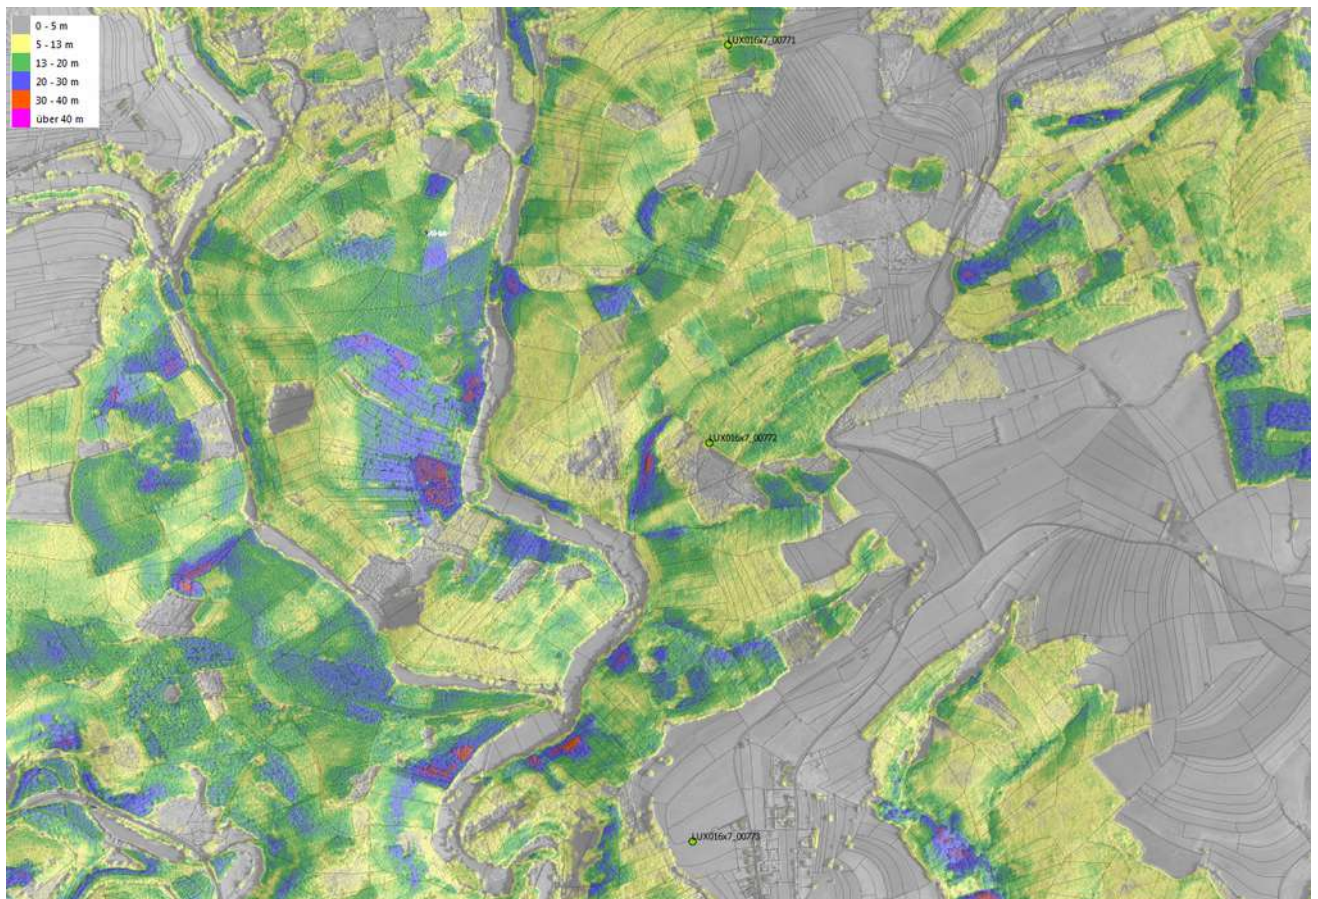

Tree Height Classes processed from Aerial Stereomodels