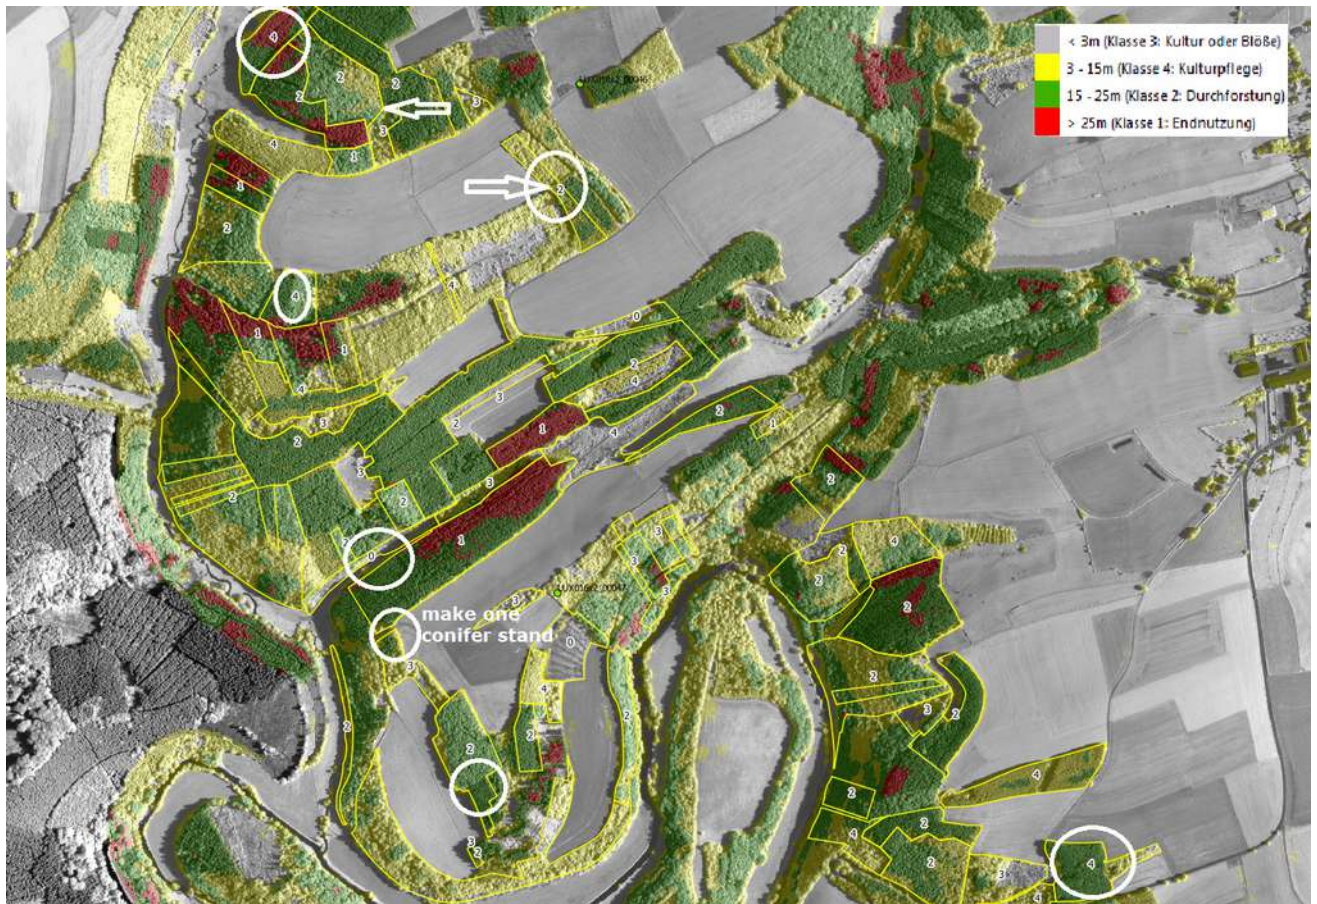

## **Privatwaldkartierung in Luxembourg auf Grundlage von Luftbildstereomodellen und Digitalen Geländemodellen**

### **Mapping of Private Forest Land by means of Aerial Stereophotomodells and Digital Elevation Modells**

Digital Terrain Modell of Luxembourg and Project Area (yellow polygons)

Aerial Flight Trajectories from 2012 with photogrammetrically processed Elevation Models

Processed 16bit NIR Orthophoto with Polygons

Crown Modell processed from CIR Aerial Stereo Pair

Tree Height Classes processed from Aerial Stereomodels

Crown Modell with colored Tree Heights and Digitizing Comments on 16bit NIR Ortho

Treetops\_with\_RGBI-OrthoInfo-for-SpeciesClassification