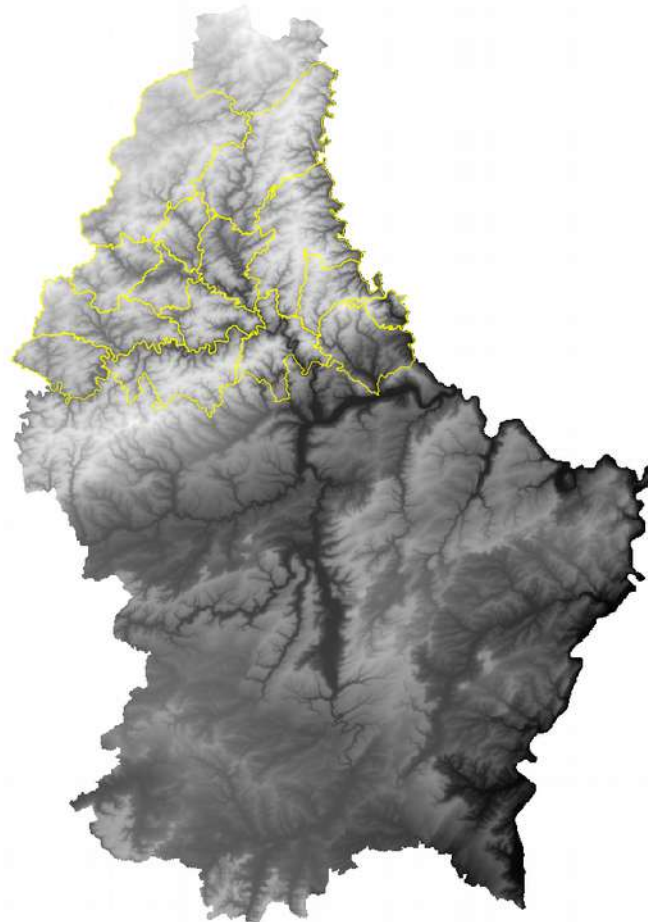

## **Privatwaldkartierung in Luxembourg auf Grundlage von Luftbildstereomodellen und Digitalen Geländemodellen**

### **Mapping of Private Forest Land by means of Aerial Stereophotomodells and Digital Elevation Modells**

Digital Terrain Modell of Luxembourg and Project Area (yellow polygons)

Aerial Flight Trajectories from 2012 with photogrammetrically processed Elevation Models

Processed 16bit NIR Orthophoto with Polygons

Crown Modell processed from CIR Aerial Stereo Pair

Tree Height Classes processed from Aerial Stereomodels

Crown Modell with colored Tree Heights and Digitizing Comments on 16bit NIR Ortho

Treetops\_with\_RGBI-OrthoInfo-for-SpeciesClassification