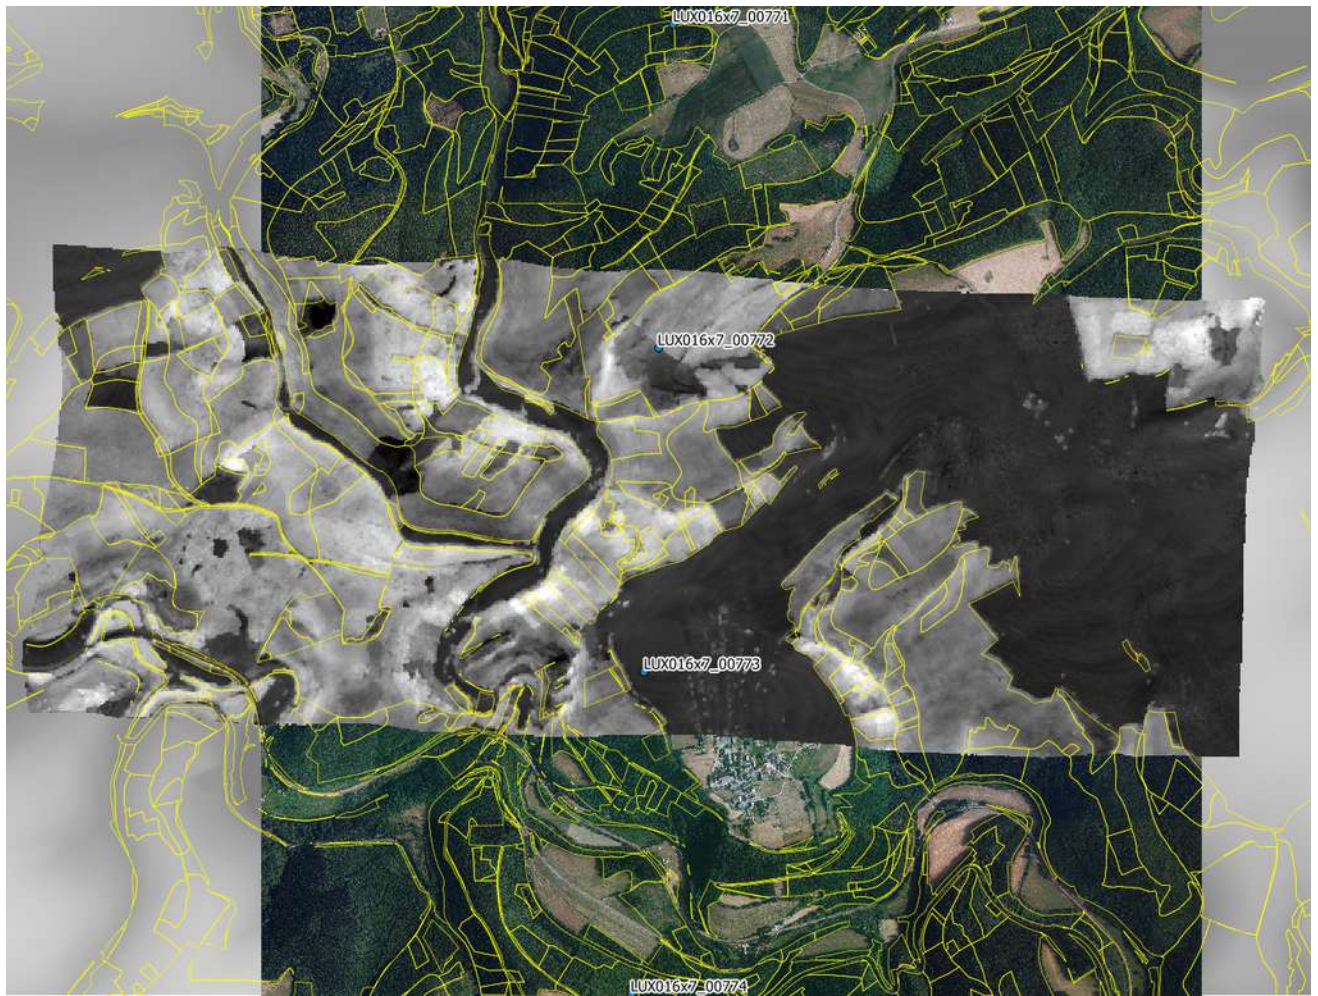

### **Mapping of Private Forest Land by means of Aerial Stereophotomodells and Digital Elevation Modells**

Digital Terrain Modell of Luxembourg and Project Area (yellow polygons)

Aerial Flight Trajectories from 2012 with photogrammetrically processed Elevation Models

Processed 16bit NIR Orthophoto with Polygons

Crown Modell processed from CIR Aerial Stereo Pair

Tree Height Classes processed from Aerial Stereomodels

Crown Modell with colored Tree Heights and Digitizing Comments on 16bit NIR Ortho