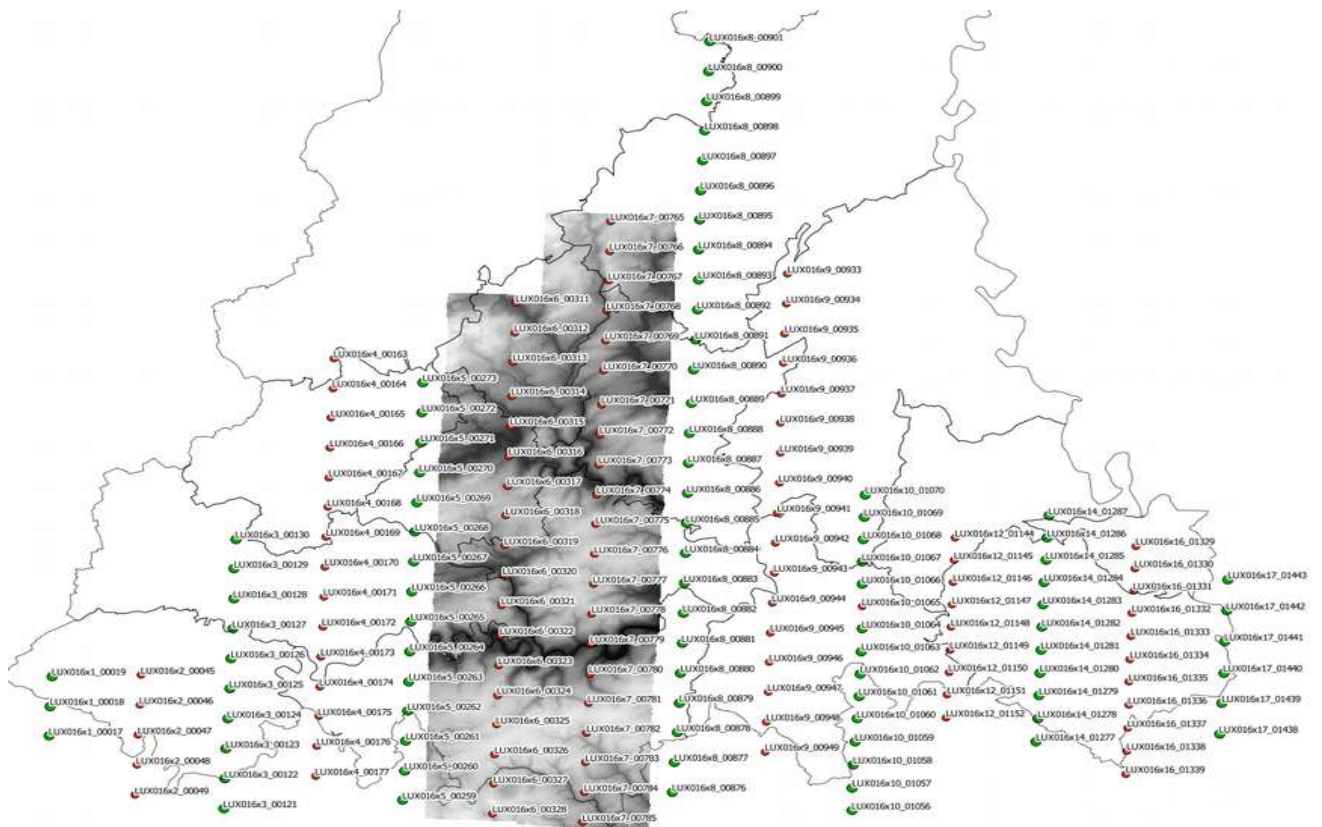

## **Privatwaldkartierung in Luxembourg auf Grundlage von Luftbildstereomodellen und Digitalen Geländemodellen**

### **Mapping of Private Forest Land by means of Aerial Stereophotomodells and Digital Elevation Modells**

Digital Terrain Modell of Luxembourg and Project Area (yellow polygons)

Aerial Flight Trajectories from 2012 with photogrammetrically processed Elevation Models

Treetops\_with\_RGBI-OrthoInfo-for-SpeciesClassification